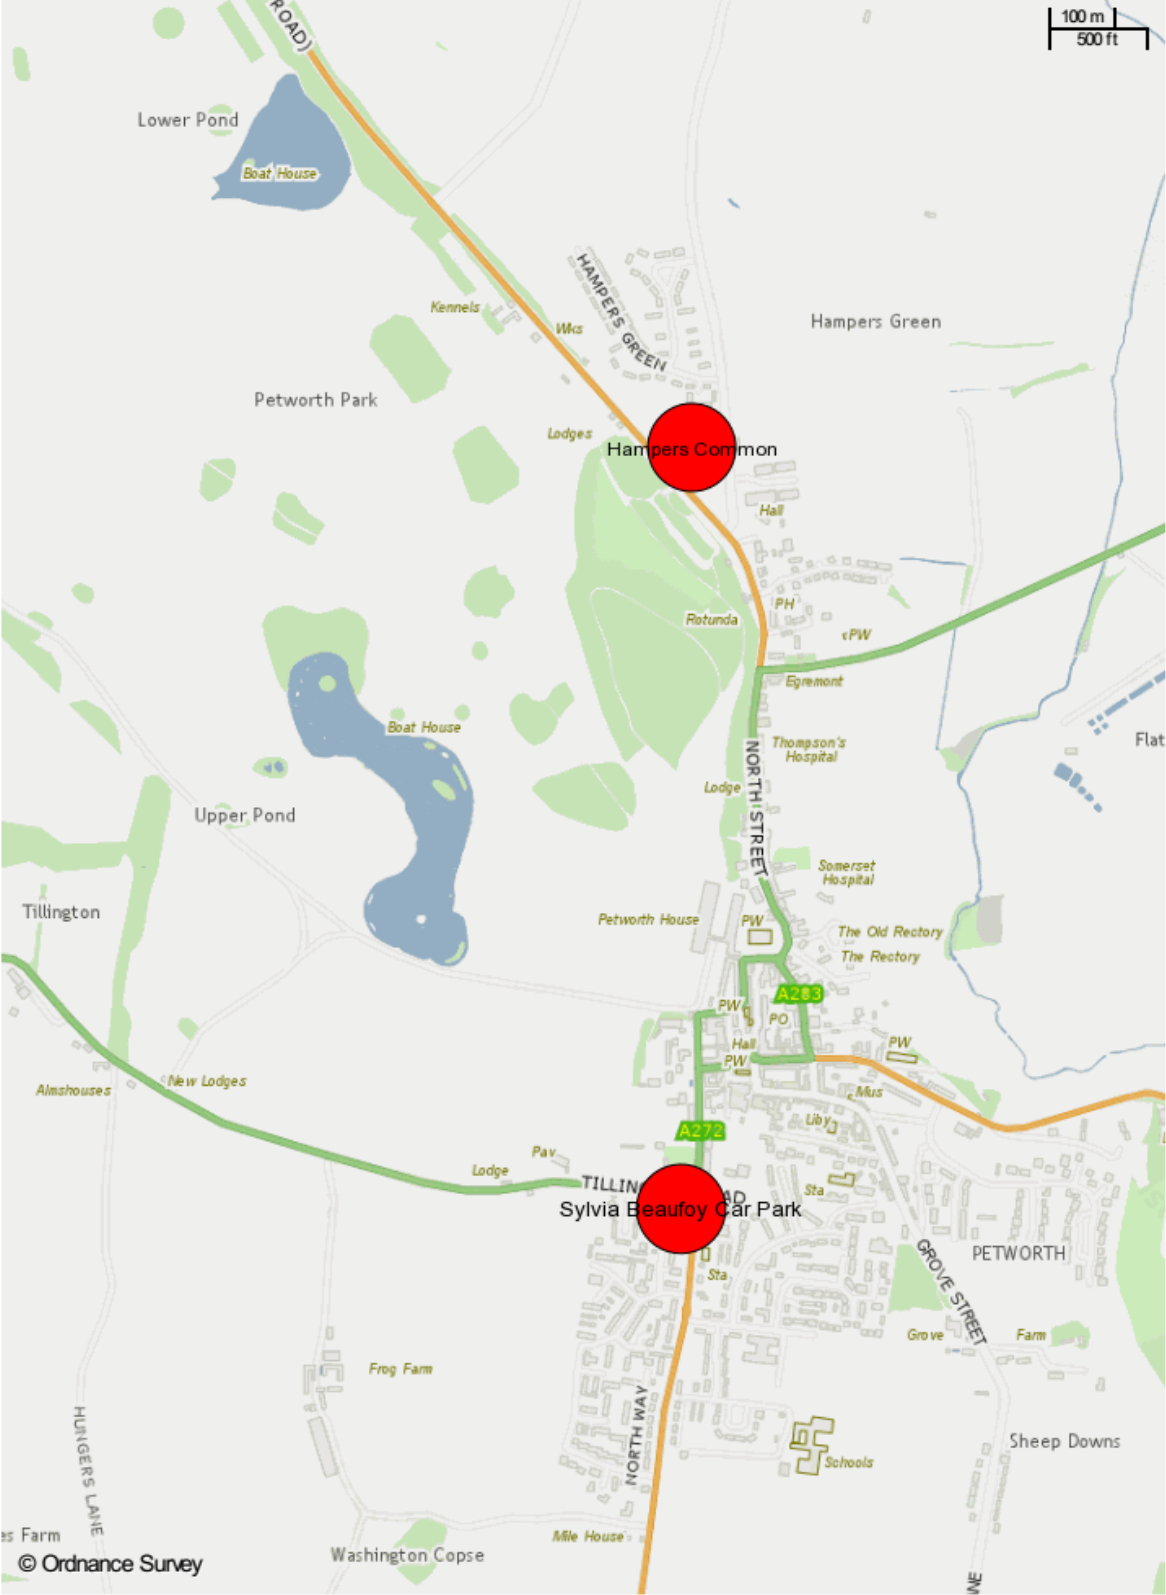

Petworth Plan

Petworth Plan
Scale: 1:9999
Printed on: 25/1/2016 at 11:03 AM